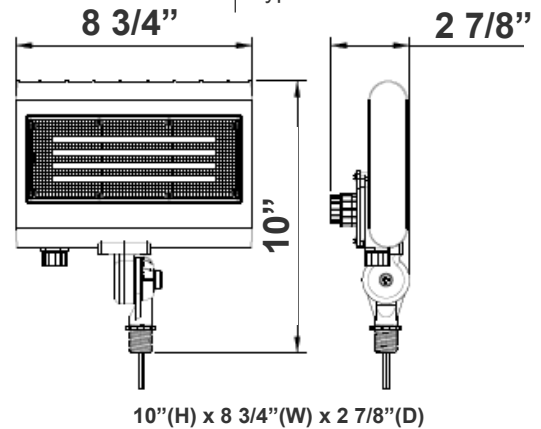

Features

- DLC Premium & LED High-Lumen Floor lights
- Solid State Lighting Technology for Long Life
- No Maintenance Needed and High-Efficiency
- 7-Year Warranty
- 70,000 Hours Rated Life
- Optic Lens Type: III
- Multi-CCT Power - The Switch is on the Bottom of the Fixture

Technical Specification

Electrical:

- Voltage: 120~277V AC/50~60 Hz
- Wattage: 10W/ 15W/ 20W/ 30W
- Power Factor: >0.9
- Efficacy: 130 LP

Mechanical:

- Die-cast Aluminum Housing with Powder Coat Finish (White Finish)
- Solid State Lighting technology for long life, no Maintenance needed and High-Efficiency
- High Conductive Aluminum LED Board
- 90° Adjustable 1/2" Knuckle Mount
- IP Rating: IP65
- Operating Temperature: -40°F to 104°F
- Suitable for Wet Locations

Lighting:

- Dimming: 0~10V Dimmable
- Optic Lens Type: III
- Cord type: 13" #18 AWG stranded wires
- Multi-CCT Power - The Switch is on the Bottom of the Fixture
- Total Lumens: 3900LM Max.
- Color Temperature: 3000K/ 4000K/ 5000K/ 5700K
- Color Rendering Index: ≥ 82
- Beam Angle: 120° X 90°

Applications:

- Ideal for general site lighting, alleys, loading docks, doorway, pathway and parking areas.
- Replace existing HID flood lights/ wall pack

Other Models:

• 30W | 3900LM | LFX-SM-10-30W-MCTP-KN-SV • 30W | 3900LM | LFX-SM-10-30W-MCTP-KN • 30W | 3900LM | LFX-SM-10-30W-MCTP-BK

Phone: (877) 805-2252 | Fax: (877) 805-2252
www.westgatemfg.com |