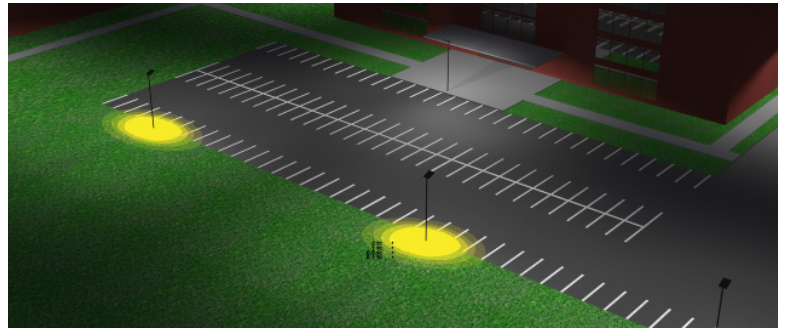

Area 40'x 50' Mounting Height: 20'

Other Views:

Performance Table: LFX-SM-10-30W-MCTP-KN-WH

MODEL NO.	Wattage	Voltage	Lumens	Color Temp.	BUG Rating	LPW
LFX-SM-10-30W-MCTP-KN-WH	10W	120~277V	1300LM	3000K 4000K 5000K 5700K	B2-U0-G1	130
	15W		1950LM			
	20W		2600LM			
	30W		3900LM