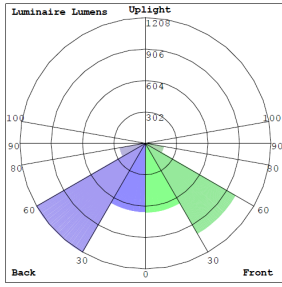

### Lighting:

- Dimming: 0~10V Dimmable
- Optic Lens Type: III
- Cord type: 13" #18 AWG stranded wires
- Multi-CCT Power - The Switch is on the Bottom of the Fixture
- Total Lumens: 3900LM Max.
- Color Temperature: 3000K/ 4000K/ 5000K/ 5700K
- Color Rendering Index: ≥ 82
- Beam Angle: 120° X 90°

**Photometrics:** LFX-SM-10-30W-MCTP-KN-WH

BUG Rating: B2-U0-G1

Area 40'x 50' Mounting Height: 20'

**Other Views:**

Side View

Front View

Back View

**Performance Table:** LFX-SM-10-30W-MCTP-KN-WH