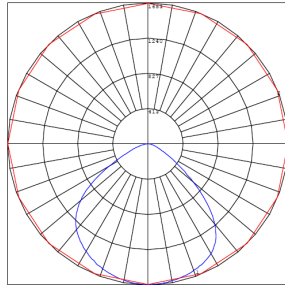

**Photometrics:** LFX-SM-10-30W-MCTP-KN-WH

BUG Rating: B2-U0-G1

Area 40'x 50' Mounting Height: 20'

**Other Views:**

Side View

Front View

Back View

**Performance Table:** LFX-SM-10-30W-MCTP-KN-WH